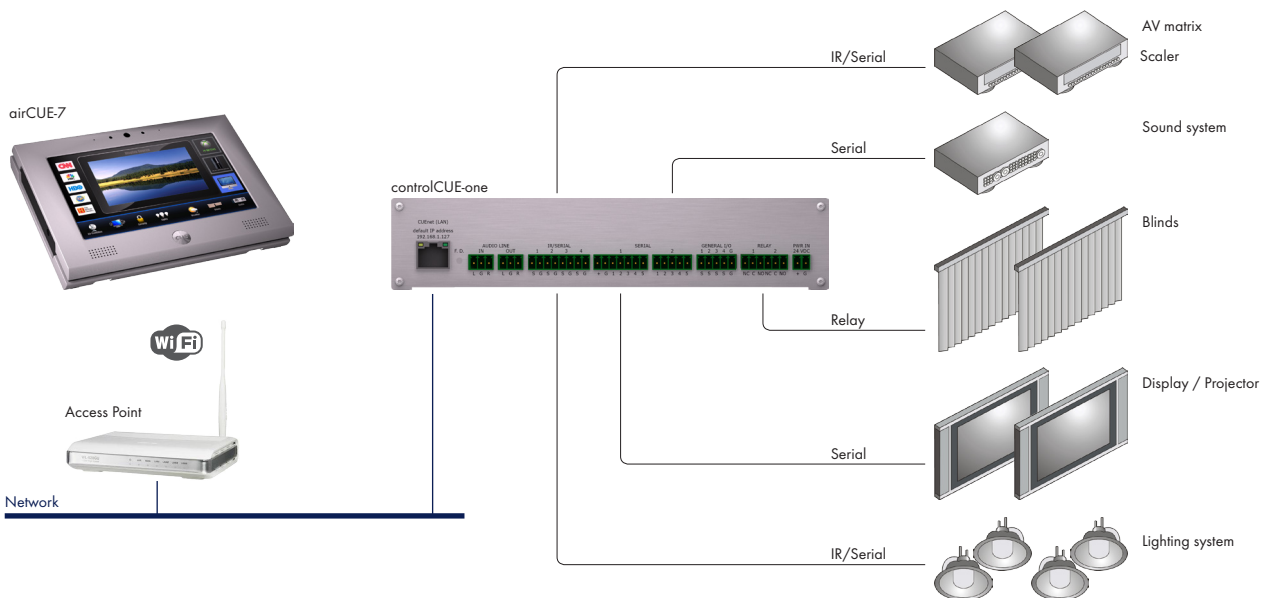

Application Diagram

Box Contents

- Wireless touch panel airCUE-7
- Tabletop charging station incl. power supply
- Wi-Fi Access Point incl. power supply
- Controller controlCUE-one incl. power supply
- Connector set
- Ethernet cable
- 4x IR Adapter /i
- Cleaning tissue
- Declaration of Conformity
- Data Sheet
- Cue System Connector Wiring Sheet

Order Information

Product code ST0059

Specifications

For device specifications see appropriate product cut sheets.