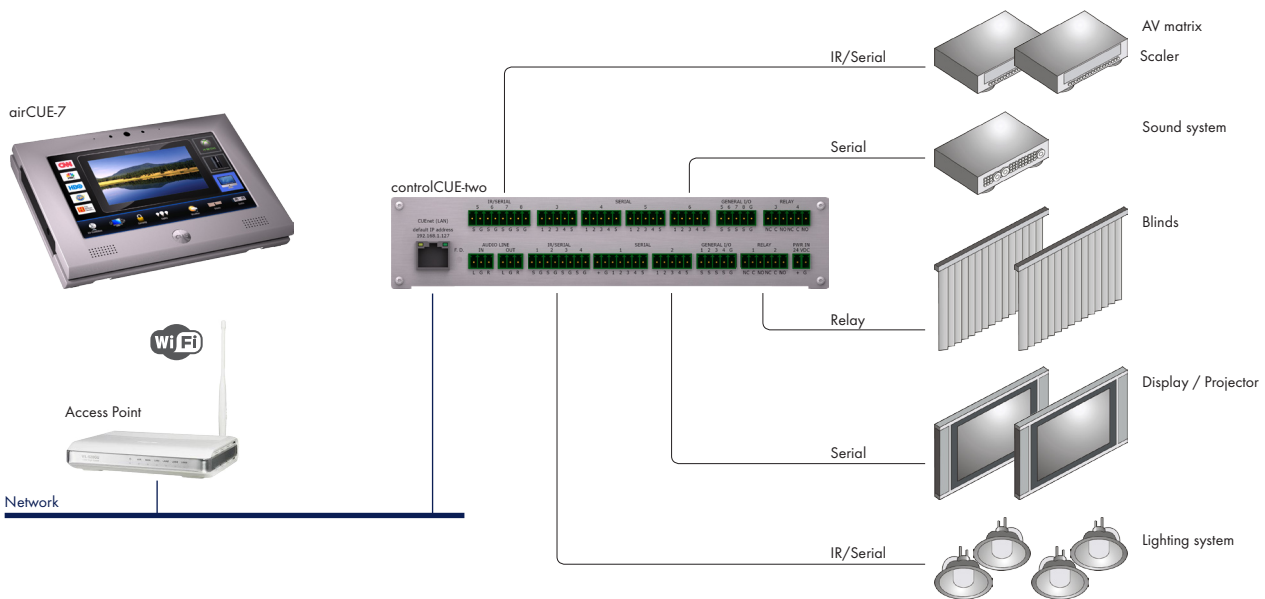

Application Diagram

Box Contents

- Wireless touch panel airCUE-7
- Tabletop charging station incl. power supply
- Wi-Fi Access Point incl. power supply
- Controller controlCUE-two incl. power supply
- Connector set
- Ethernet cable
- 4x IR Adapter /i
- Cleaning tissue
- Declaration of Conformity
- Data Sheet
- Cue System Connector Wiring Sheet

Order Information

Product code ST0060

Specifications

For device specifications see appropriate product cut sheets.