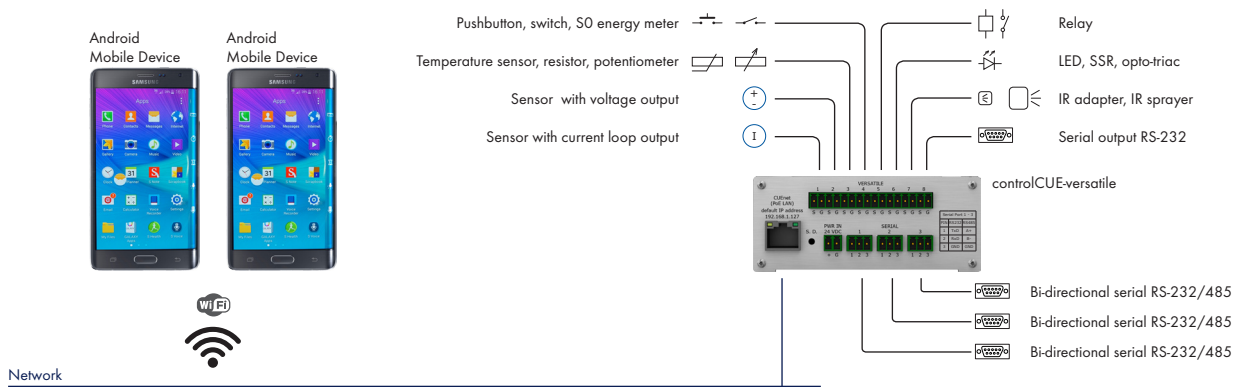

Application Diagram

Box Contents

- 2x Android runtime license
- Controller controlCUE-versatile
- Connector set
- Ethernet cable
- 2x IR Adapter /i
- Power supply
- Declaration of Conformity
- Data Sheet
- Cue System Connector Wiring Sheet

Order Information

- Product code ST0068
- Mobile device is not part of delivery.
- Android runtime is available in the Google Play.
- Two Android runtime licenses included.

Specifications

For device specifications see appropriate product cut sheets.