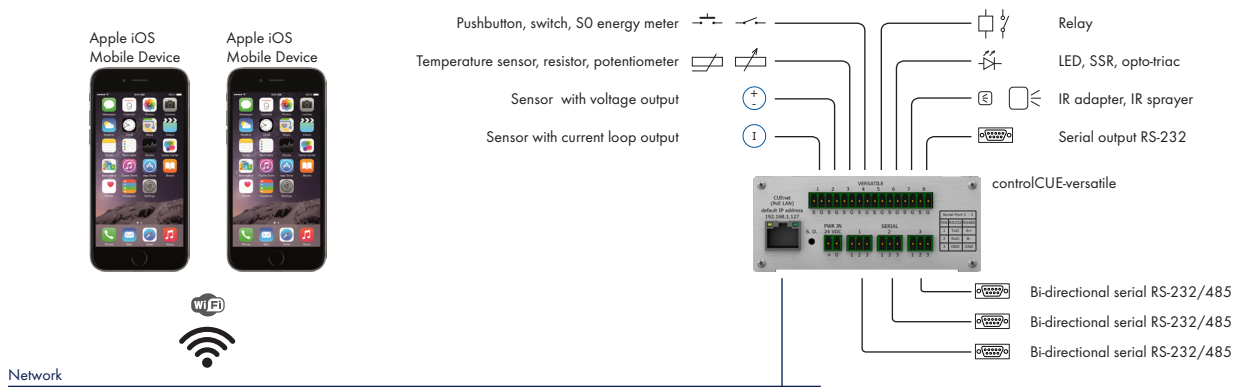

Controller controlCUE-versatile

- Control ports - 8x versatile, 3x bi-directional serial RS-232/485
- Wired Ethernet connection
- Power supply 24 VDC or Power over Ethernet (PoE)
- Unified small factor aluminium enclosure

Description

This control package allows to create cost effective complete control solution based on Apple iOS mobile device control panel and compact controller.

The Apple iOS runtime enables to use any Apple iOS device (iPad®, iPhone® or iPod® touch) as a Cue System control panel. The GUI application has to be designed using standard programming tool - Cue Visual Composer, where effective application preparing is achieved by visual programming approach with drag and drop, advanced editing technique IntelliSense, export and import of ready to use pieces of program and more. Communication between mobile device and control system is based on Wi-Fi using CUEnet² protocol.

The ultra-compact controller controlCUE-versatile is fully functional IP controller with eight versatile ports and three bi-directional serial RS-232/485 control ports. Fully compatible with CUE touch panels, this controller can work as standalone device. The versatile port is a new type of control port and depending on the application each versatile port can be used as an input or output. Single cable Ethernet connection provides easy network integration and the controller is equipped with Power over Ethernet (PoE) technology enabling an Ethernet network cable to deliver both data and power.

Application Diagram

Box Contents

- 2x Apple iOS runtime license
- Controller controlCUE-versatile
- Connector set
- Ethernet cable
- 2x IR Adapter /i
- Power supply
- Declaration of Conformity
- Data Sheet
- Cue System Connector Wiring Sheet