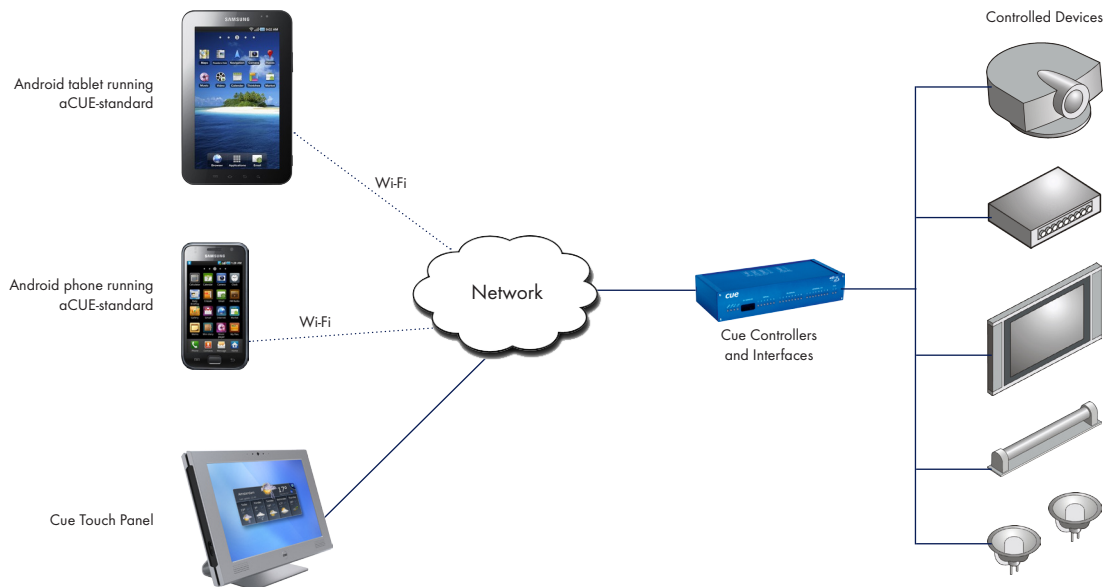

DESCRIPTION

This software enables to use any Android tablet or phone as a Cue System control panel. It is a suitable addition to CUE control panels. The GUI application has to be designed using standard programming tool - Cue Visual Composer, where effective application preparing is achieved by visual programming approach with drag and drop, advanced editing technique IntelliSense, export and import of ready to use pieces of program and more. Communication between the control panel device and control system is based on Wi-Fi communication using CUEnet2 protocol.

SPECIFICATIONS

Operating system
Android 2.3 or higher

Application upload
Directly from Cue Visual Composer
Using configuration window

Communication
Wi-Fi
CUEnet2 protocol

ORDER INFORMATION

Product code CS0426

APPLICATION DIAGRAM

ACUE COMPARISON

		Full set of CVC graphic features	Ethernet and Wi-Fi communication	System communication with CUEunits	IP commands for device control
aCUE-standard	CS0426	•	•	•	
aCUE-professional	CS0427	•	•	•	•