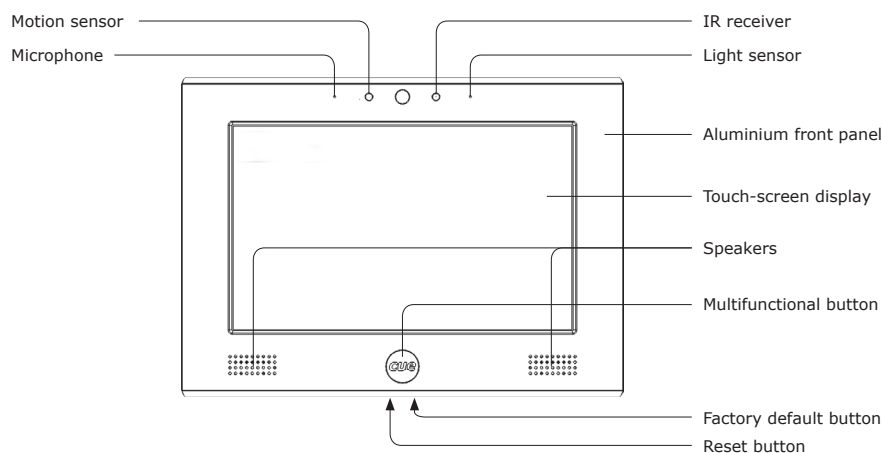

touchCUE-7

CS0375

Factory Default Setup

- IP address: 192.168.1.128
- IP Mask: 255.255.255.0
- Password: Empty (no input required)

Reset Button

When pressed the reset of the unit is performed followed by operating system boot taking approx. 15 seconds.

Factory Default Button

When pressed the factory default function is performed. The factory default setup is as described above.

Front Panel

Rear Panel

Connection