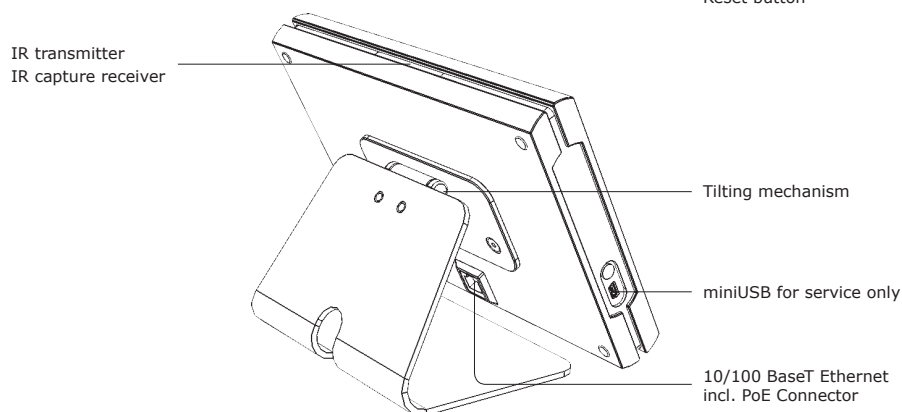

touchCUE-7

CS0375

Factory Default Setup

- IP address: 192.168.1.128
- IP Mask: 255.255.255.0
- Password: Empty (no input required)

Reset Button

When pressed the reset of the unit is performed followed by operating system boot taking approx. 15 seconds.

Factory Default Button

When pressed the factory default function is performed. The factory default setup is as described above.

Front Panel

Rear Panel

Connection