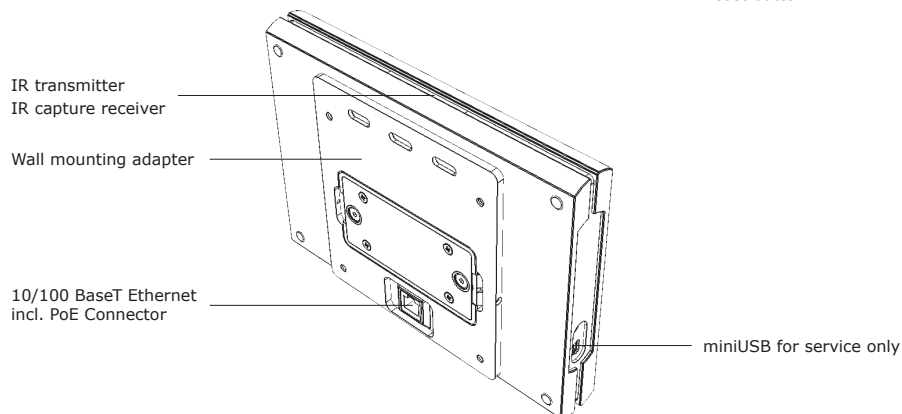

touchCUE-7-W

CS0377

Factory Default Setup

- IP address: 192.168.1.128
- IP Mask: 255.255.255.0
- Password: Empty (no input required)

Reset Button

When pressed the reset of the unit is performed followed by operating system boot taking approx. 15 seconds.

Factory Default Button

When pressed the factory default function is performed. The factory default setup is as described above.

Front Panel

Rear Panel

Connection