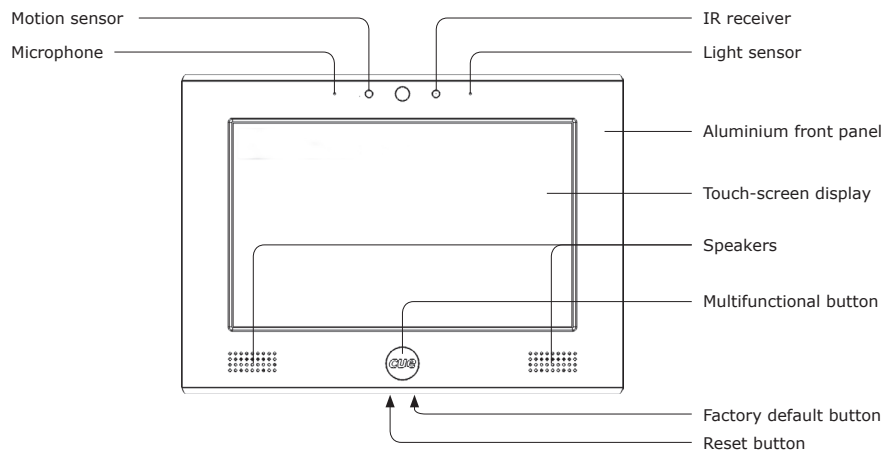

touchCUE-7-W

CS0377

Factory Default Setup

- IP address: 192.168.1.128
- IP Mask: 255.255.255.0
- Password: Empty (no input required)

Reset Button

When pressed the reset of the unit is performed followed by operating system boot taking approx. 15 seconds.

Factory Default Button

When pressed the factory default function is performed. The factory default setup is as described above.

Front Panel

Rear Panel

Connection