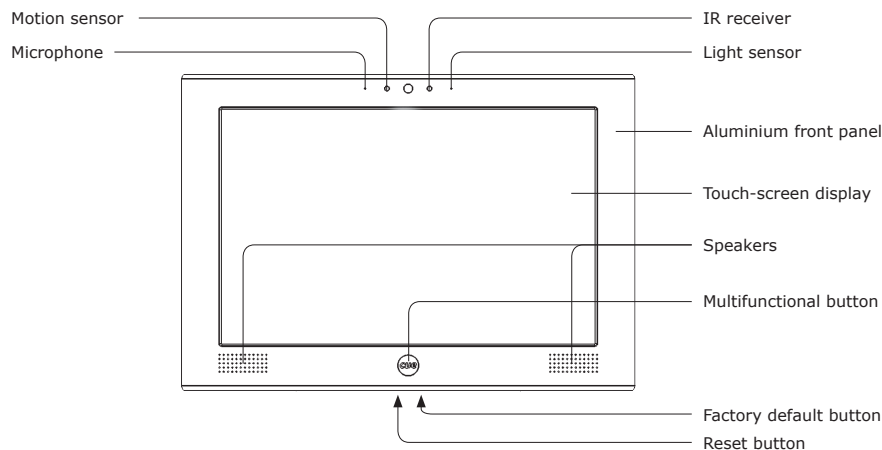

touchCUE-12

CS0382

Factory Default Setup

- IP address: 192.168.1.128
- IP Mask: 255.255.255.0
- Password: Empty (no input required)

Reset Button

When pressed the reset of the unit is performed followed by operating system boot taking approx. 15 seconds.

Factory Default Button

When pressed the factory default function is performed. The factory default setup is as described above.

Front Panel