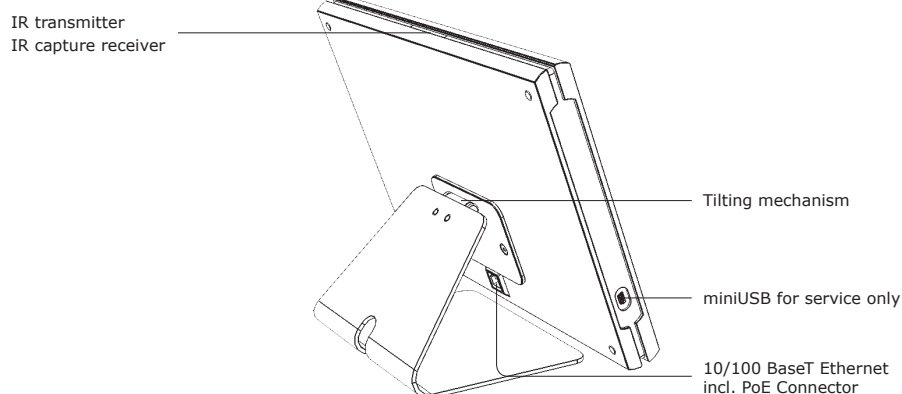

touchCUE-12

CS0382

Factory Default Setup

- IP address: 192.168.1.128
- IP Mask: 255.255.255.0
- Password: Empty (no input required)

Reset Button

When pressed the reset of the unit is performed followed by operating system boot taking approx. 15 seconds.

Factory Default Button

When pressed the factory default function is performed. The factory default setup is as described above.

Front Panel

Rear Panel

Connection