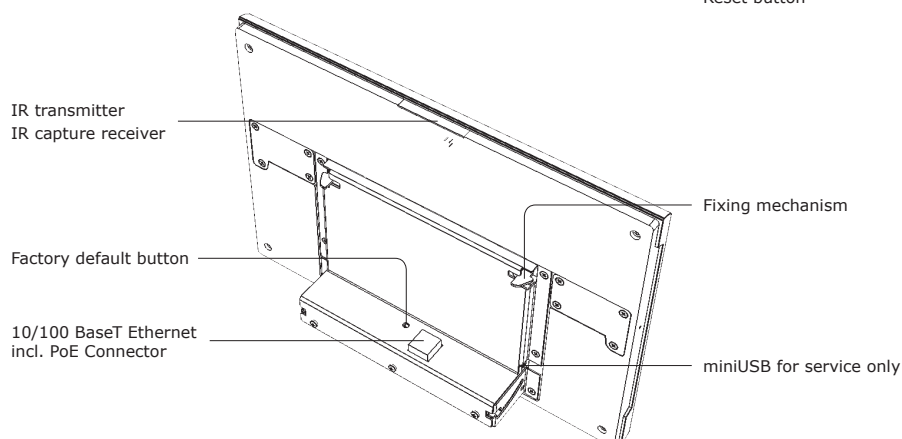

touchCUE-12-B

CS0383

Factory Default Setup

- IP address: 192.168.1.128
- IP Mask: 255.255.255.0
- Password: Empty (no input required)

Reset Button

When pressed the reset of the unit is performed followed by operating system boot taking approx. 15 seconds.

Factory Default Button

When pressed the factory default function is performed. The factory default setup is as described above.

Front Panel

Rear Panel

Connection