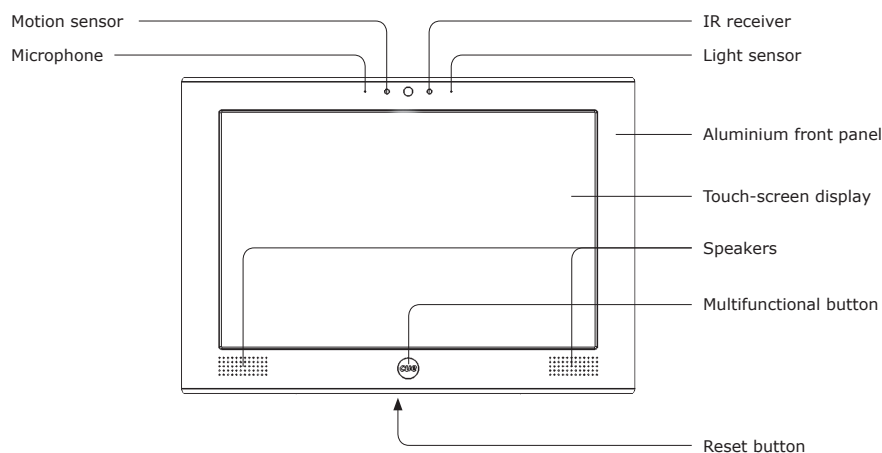

touchCUE-12-B

CS0383

Factory Default Setup

- IP address: 192.168.1.128
- IP Mask: 255.255.255.0
- Password: Empty (no input required)

Reset Button

When pressed the reset of the unit is performed followed by operating system boot taking approx. 15 seconds.

Factory Default Button

When pressed the factory default function is performed. The factory default setup is as described above.

Front Panel

Rear Panel

Connection