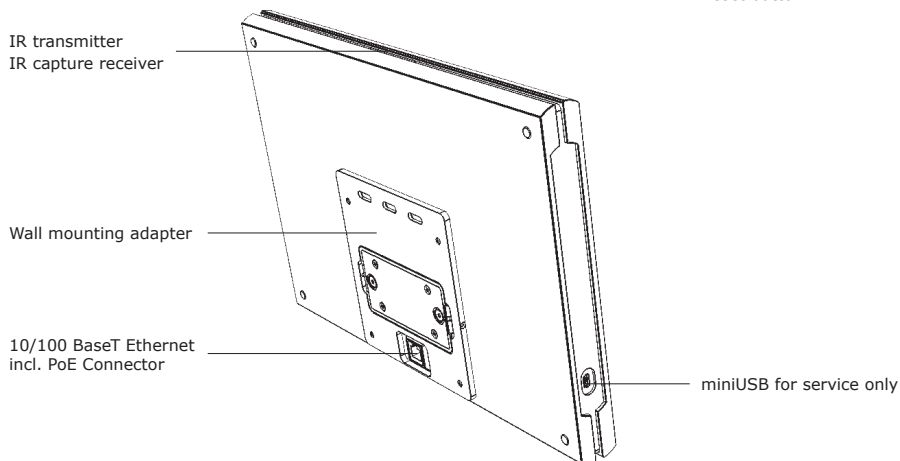

touchCUE-12-W

CS0384

Factory Default Setup

- IP address: 192.168.1.128
- IP Mask: 255.255.255.0
- Password: Empty (no input required)

Reset Button

When pressed the reset of the unit is performed followed by operating system boot taking approx. 15 seconds.

Factory Default Button

When pressed the factory default function is performed. The factory default setup is as described above.

Front Panel

Rear Panel

Connection