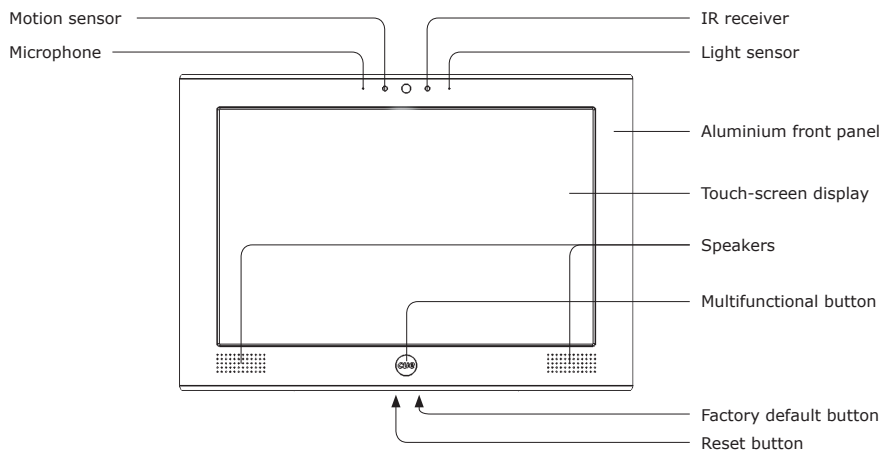

touchCUE-12-W

CS0384

Factory Default Setup

- IP address: 192.168.1.128
- IP Mask: 255.255.255.0
- Password: Empty (no input required)

Reset Button

When pressed the reset of the unit is performed followed by operating system boot taking approx. 15 seconds.

Factory Default Button

When pressed the factory default function is performed. The factory default setup is as described above.

Front Panel

Rear Panel

Connection