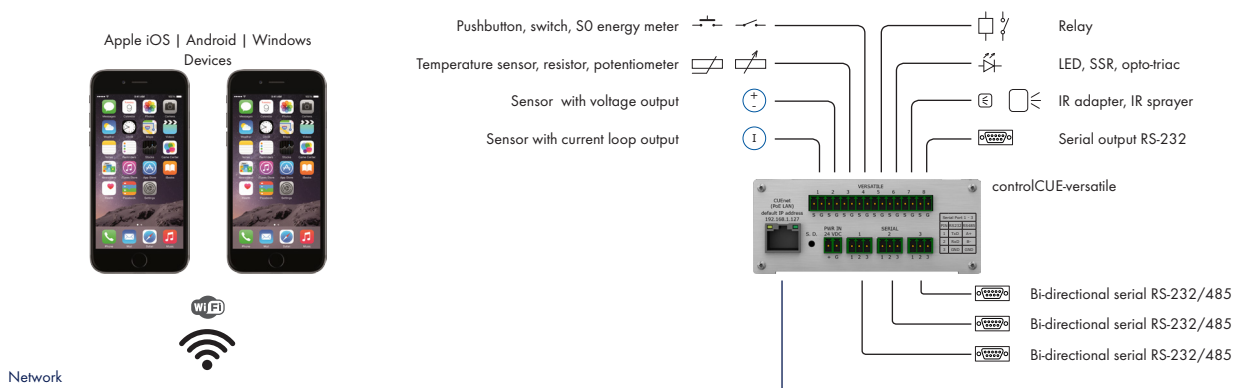

Application Diagram

Box Contents

- 2x appCUE runtime license
- Controller controlCUE-versatile
- Connector set
- Ethernet cable
- 2x IR Adapter /i
- Power supply
- Declaration of Conformity
- Data Sheet
- Cue System Connector Wiring Sheet

Order Information

1. Product code ST0072
2. appCUE application free download from
3. App Store for Apple iOS
   - Google Play for Adnroid
   - www.cuesystem.com for Window
4. Two appCUE runtime licenses included.
5. Mobile device is not part of delivery.

Specifications

For device specifications see appropriate product cut sheets.